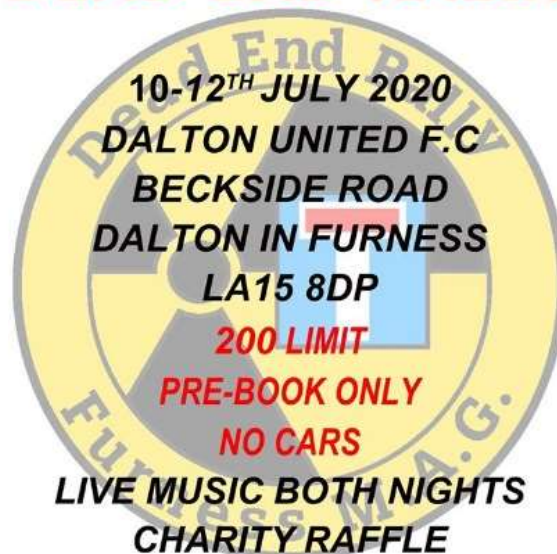

REAL TOILETS &
SHOWERS

26TH-28TH JUNE 2020

GOOD FOOD &
REAL ALES

£15 PRE-BOOK

Cheque & SAE to 29, Lincoln Avenue, Cleveleys. FY5 2DT

£20 OTG

Fleetwood Rugby Club, Melbourne Avenue, Lancs. FY7 8AY

Paypal & further details at www.northwestregion.mag.org

All profits to The Motorcycle Action Group Ltd Protecting our "Right to Ride"

Blackpool Stanley Park Bike Show

Sunday July 5th 2020

11am - 4pm

**£2 Bike/Trike Parking
Entitles Entry to the Show**

**Live Music in the
Bandstand Featuring
Rupert Fabulous**

**Trophies for
Various Classes and
Best in Show**

Details at www.north-west-region.mag-uk.org

All Profits to the MAG Foundation Registered Charity 1100274

THE 9TH DEAD END RALLY

BLUE BADGE PARKING
BY PRIOR ARRANGEMENT
NO FIRES OR BBQ'S PLEASE